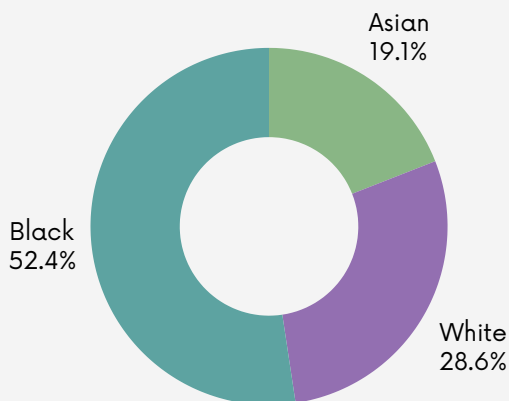

WHERE ARE WE?

Anna, Collin County, Texas

Carrollton-Farmers Branch, Dallas County, Texas

Denton, Denton County, Texas

Eagle Mountain-Saginaw, Tarrant County, Texas

Frisco, Collin County, Texas

Aledo, Parker County, Texas

Participants of the TLT Youth Leadership Academy demonstrate nearly a 30% improvement in leadership skills and community knowledge, reflecting the program's powerful impact.

DEMOGRAPHICS

In terms of ethnicity, 52.38% of our participants are Black, making up the largest demographic, while 28.57% are White, and 19.05% are Asian, showcasing the diverse backgrounds of the students in our academy.